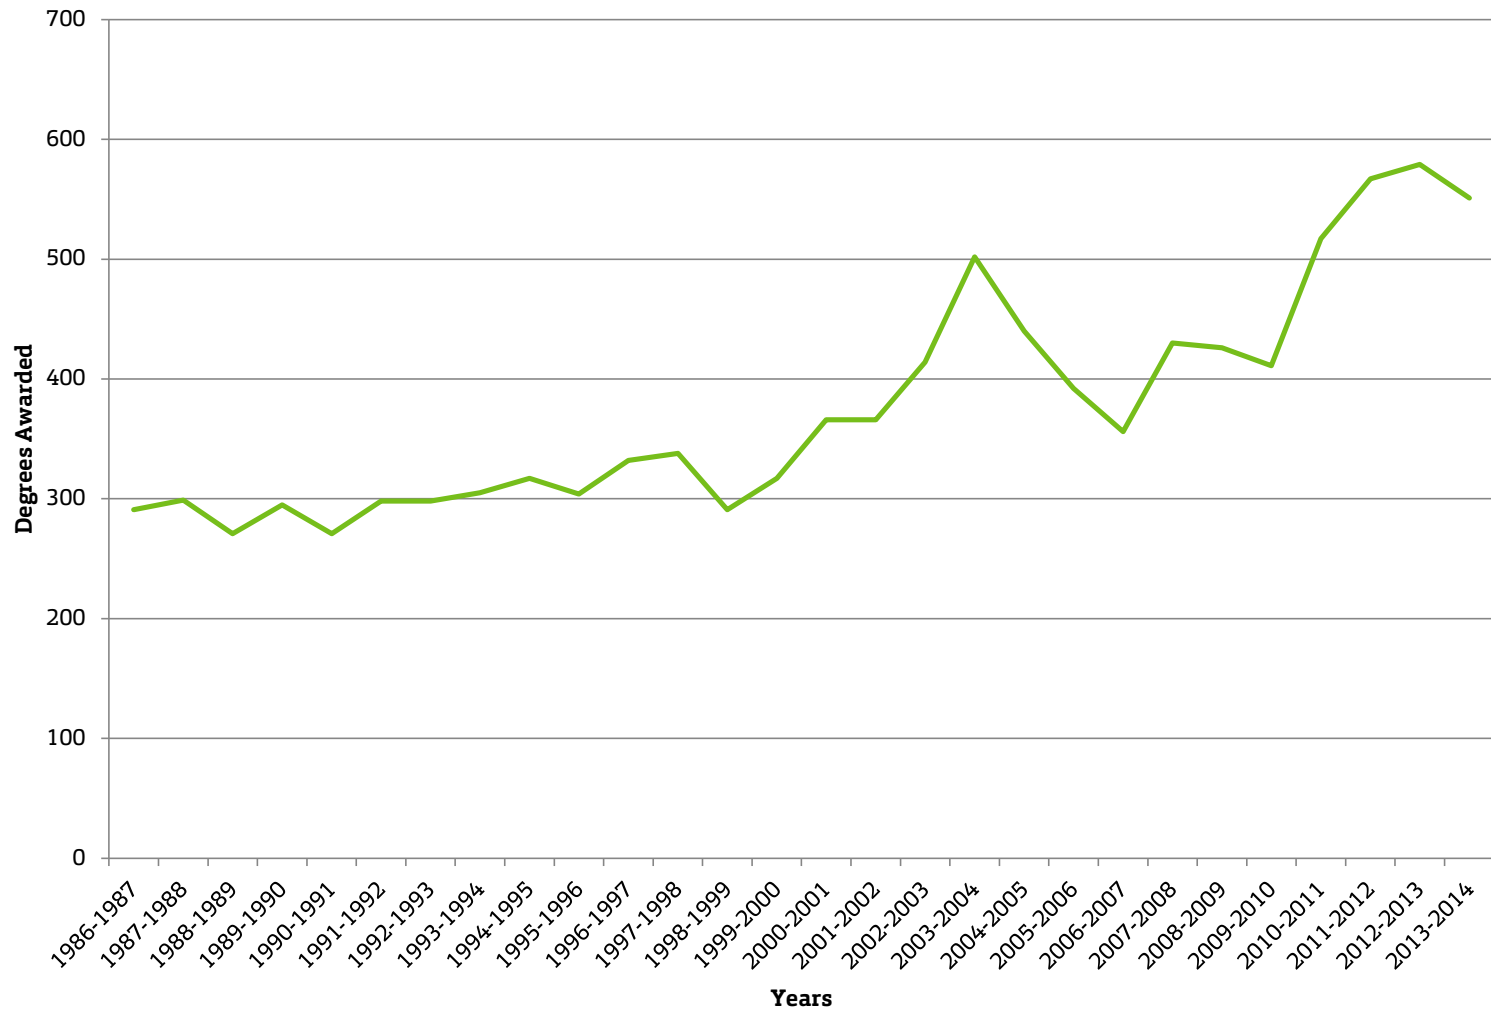

**Degrees Awarded by Level  
Academic Year 1986-87 to 2013-14**

Year	Undergraduate		Graduate		Total
	Bachelors	Certificate	Masters	Certificate	
1986-1987	1,094		291		1,429
1987-1988	950		299		1,286
1988-1989	892		271		1,202
1989-1990	792		295		1,139
1990-1991	702		271		1,036
1991-1992	697		298		1,054
1992-1993	756		298		1,112
1993-1994	808		305		1,179
1994-1995	739		317		1,116
1995-1996	717		304		1,086
1996-1997	834		332		1,225
1997-1998	743		338		1,142
1998-1999	779		291		1,114
1999-2000	743		317		1,106
2000-2001	685		366		1,093
2001-2002	742		366	22	1,175
2002-2003	743		414	20	1,228
2003-2004	756		502	70	1,389
2004-2005	731		440	83	1,320
2005-2006	744		392	75	1,285
2006-2007	834	1	356	127	1,381
2007-2008	910	3	430	164	1,570
2008-2009	920	2	426	250	1,648
2009-2010	997	1	411	278	1,738
2010-2011	997	4	517	282	1,865
2011-2012	1,077	2	567	319	2,035
2012-2013	1,118	0	579	435	2,227
2013-2014	1,141	3	551	401	2,166

Source: OIRA Completion Files

Degrees Awarded by Level  
Academic Year 1986-87 to 2013-14

**Bachelors**

Degrees Awarded by Level  
Academic Year 1986-87 to 2013-14

**Masters**

Degrees Awarded by Level  
Academic Year 1986-87 to 2013-14

Doctorate