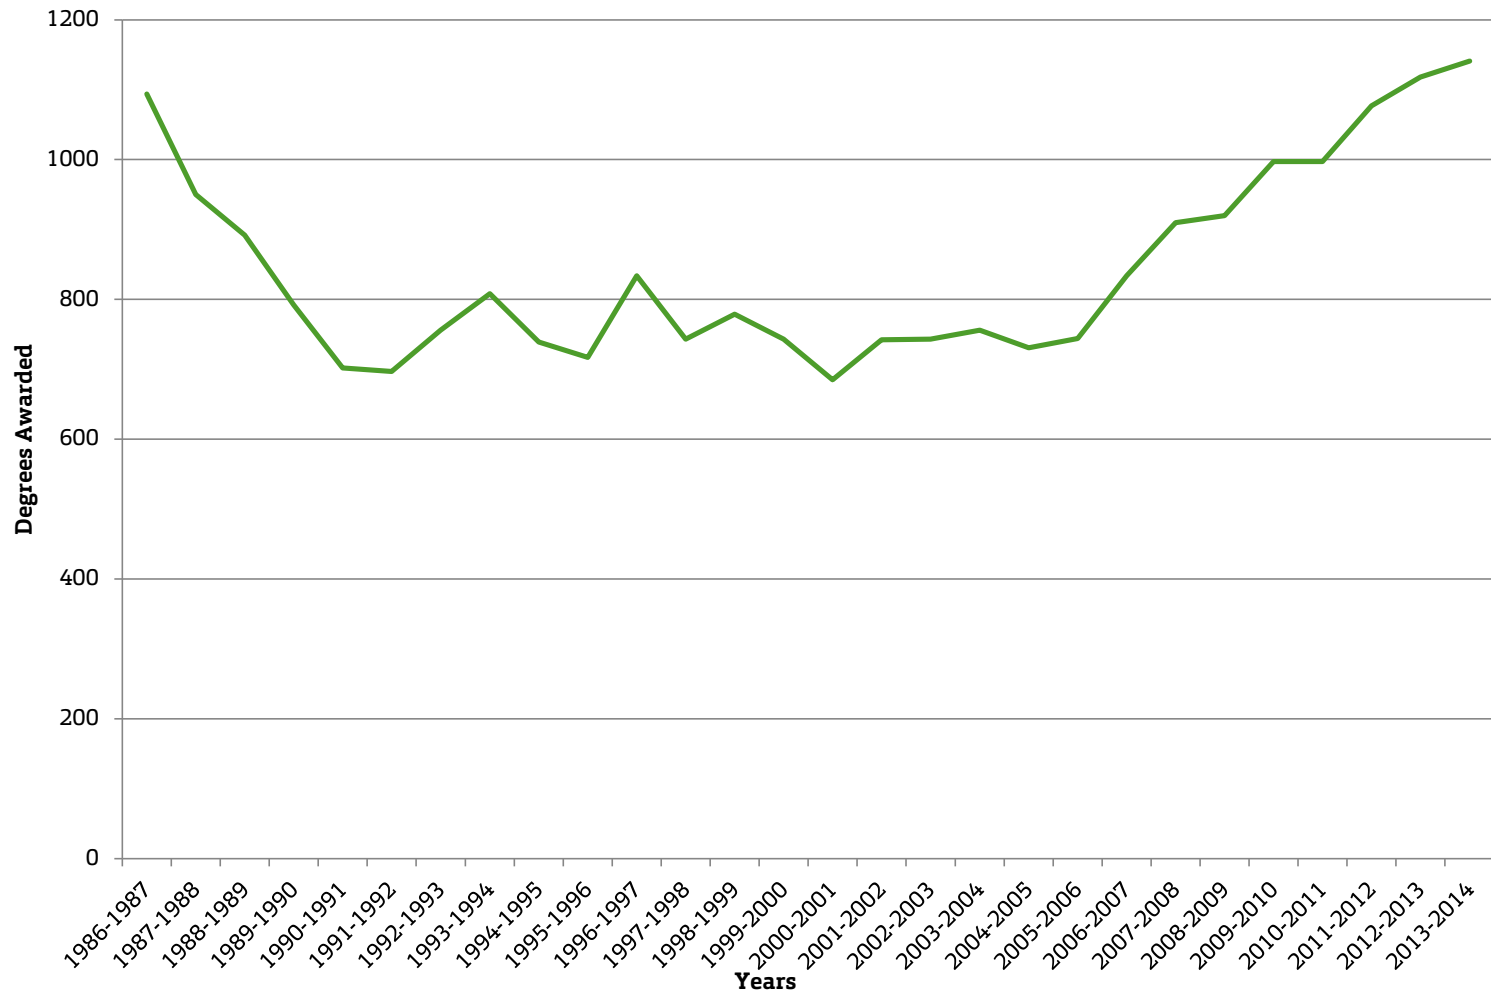

**Degrees Awarded by Level  
Academic Year 1986-87 to 2013-14**

Year	Undergraduate		Graduate		Total
	Bachelors	Certificate	Masters	Certificate	
1986-1987	1,094		291		1,429
1987-1988	950		299		1,286
1988-1989	892		271		1,202
1989-1990	792		295		1,139
1990-1991	702		271		1,036
1991-1992	697		298		1,054
1992-1993	756		298		1,112
1993-1994	808		305		1,179
1994-1995	739		317		1,116
1995-1996	717		304		1,086
1996-1997	834		332		1,225
1997-1998	743		338		1,142
1998-1999	779		291		1,114
1999-2000	743		317		1,106
2000-2001	685		366		1,093
2001-2002	742		366	22	1,175
2002-2003	743		414	20	1,228
2003-2004	756		502	70	1,389
2004-2005	731		440	83	1,320
2005-2006	744		392	75	1,285
2006-2007	834	1	356	127	1,381
2007-2008	910	3	430	164	1,570
2008-2009	920	2	426	250	1,648
2009-2010	997	1	411	278	1,738
2010-2011	997	4	517	282	1,865
2011-2012	1,077	2	567	319	2,035
2012-2013	1,118	0	579	435	2,227
2013-2014	1,141	3	551	401	2,166

Source: OIRA Completion Files

Degrees Awarded by Level  
Academic Year 1986-87 to 2013-14

**Bachelors**

Degrees Awarded by Level  
Academic Year 1986-87 to 2013-14

**Masters**

Degrees Awarded by Level  
Academic Year 1986-87 to 2013-14